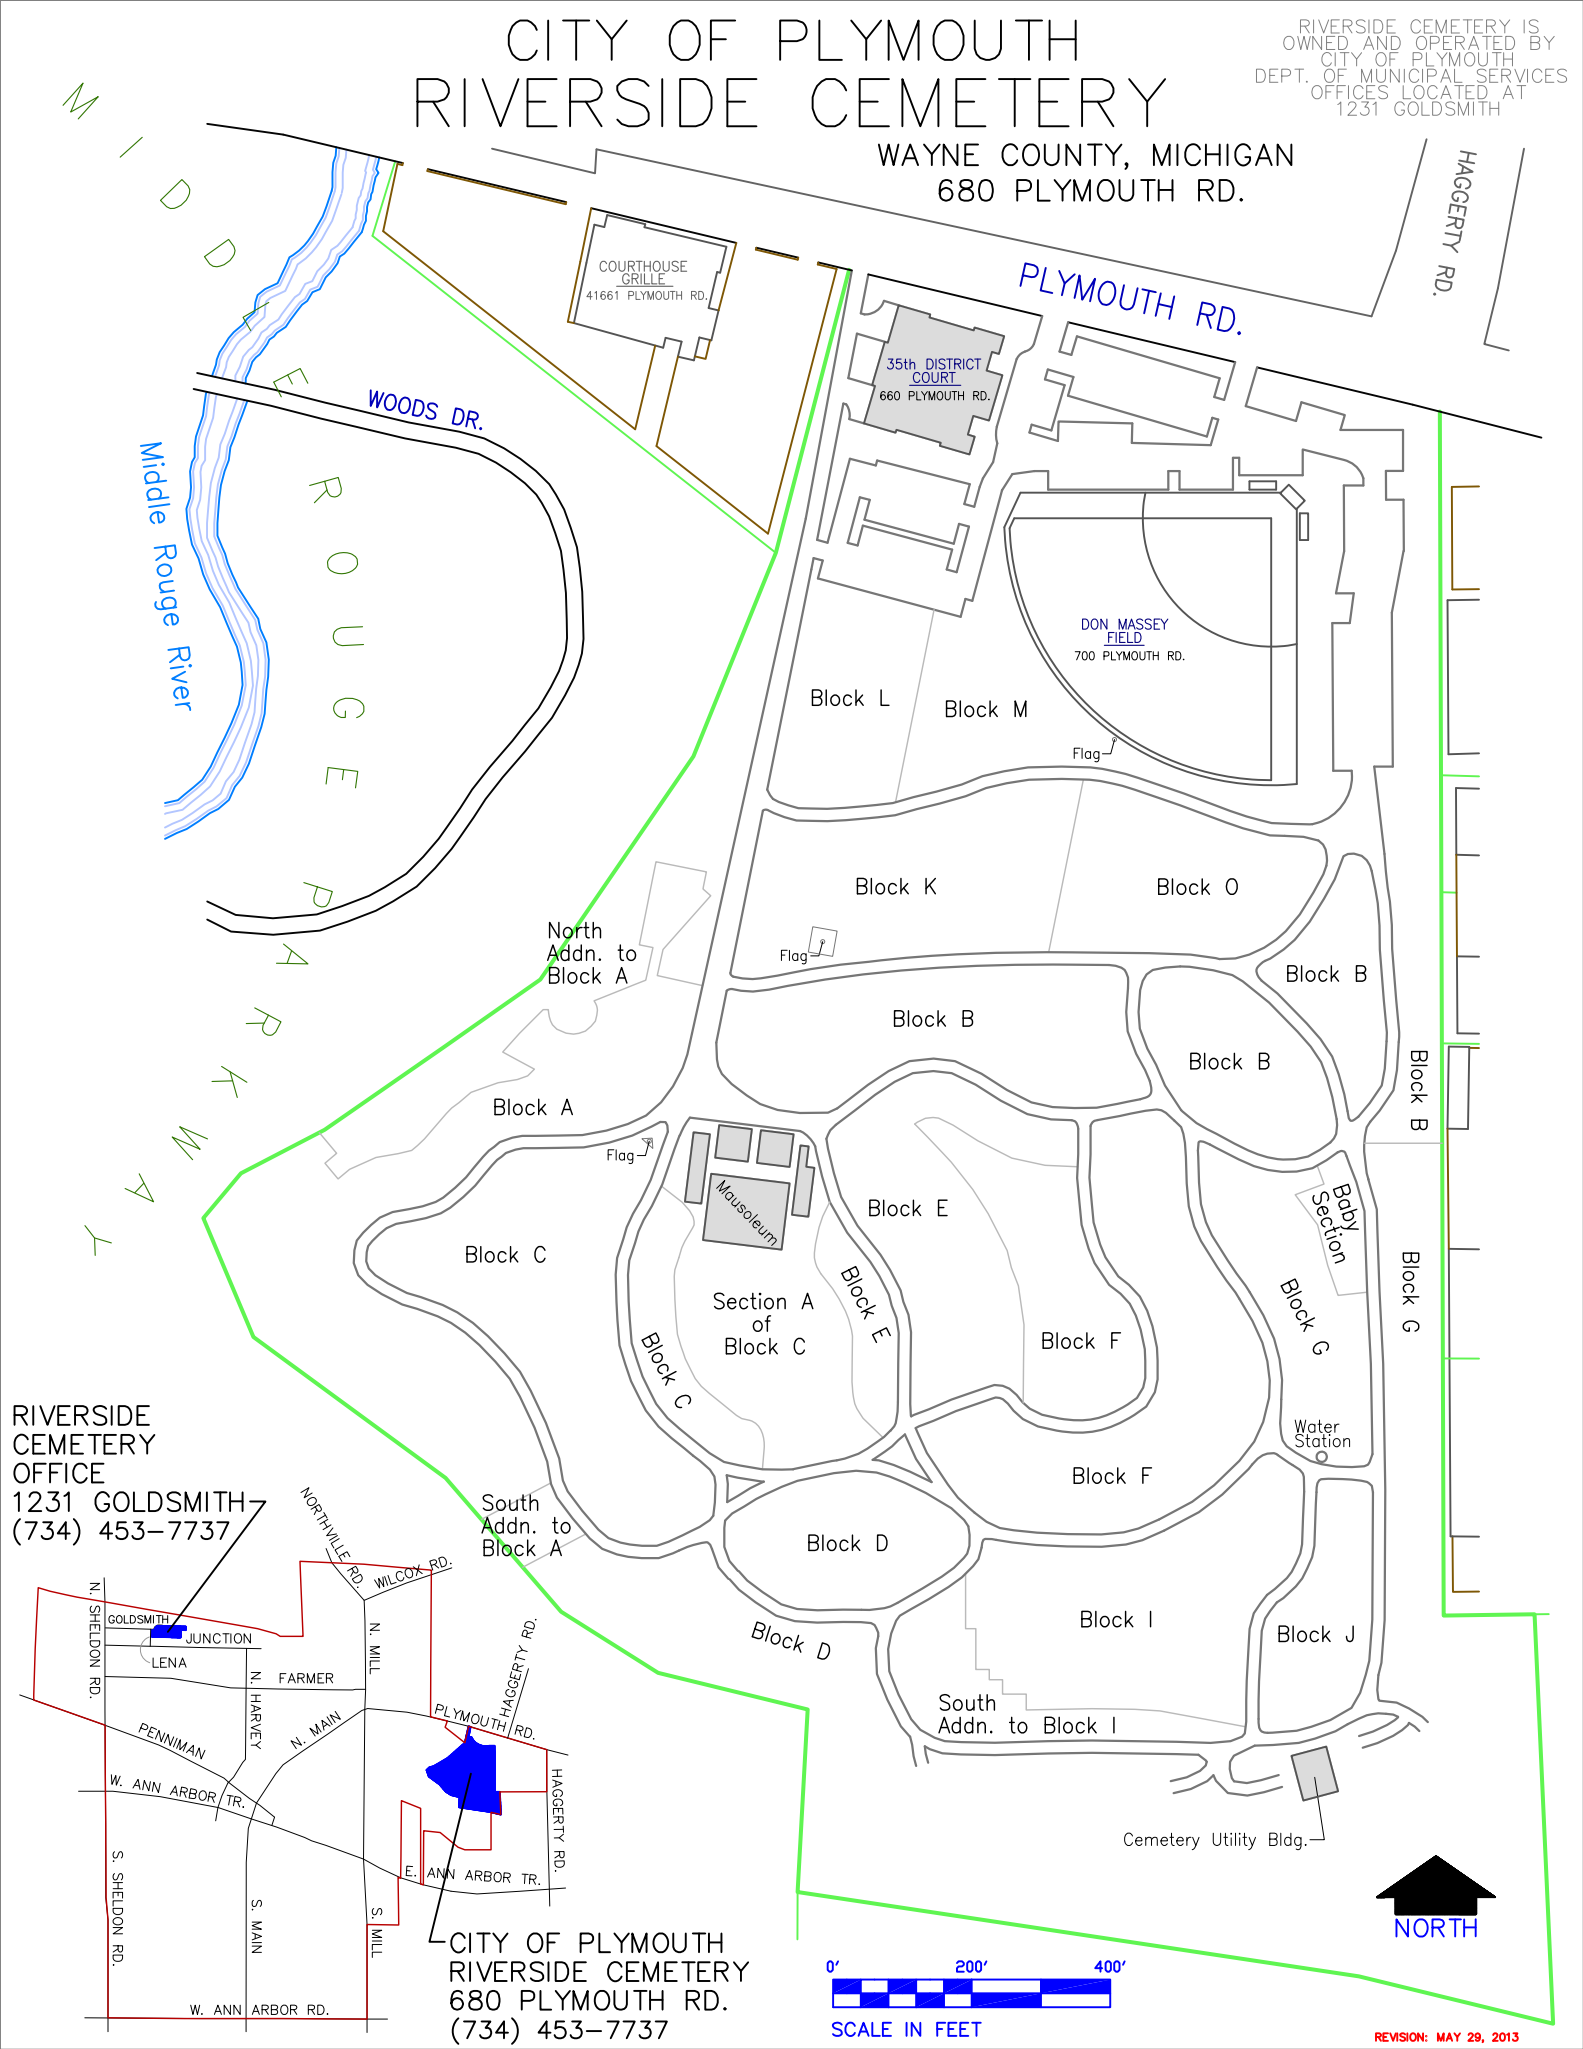

CITY OF PLYMOUTH RIVERSIDE CEMETERY

WAYNE COUNTY, MICHIGAN
680 PLYMOUTH RD.

RIVERSIDE CEMETERY IS
OWNED AND OPERATED BY
CITY OF PLYMOUTH
DEPT. OF MUNICIPAL SERVICES
OFFICES LOCATED AT
1231 GOLDSMITH

RIVERSIDE CEMETERY OFFICE
1231 GOLDSMITH
(734) 453-7737

CITY OF PLYMOUTH
RIVERSIDE CEMETERY
680 PLYMOUTH RD.
(734) 453-7737