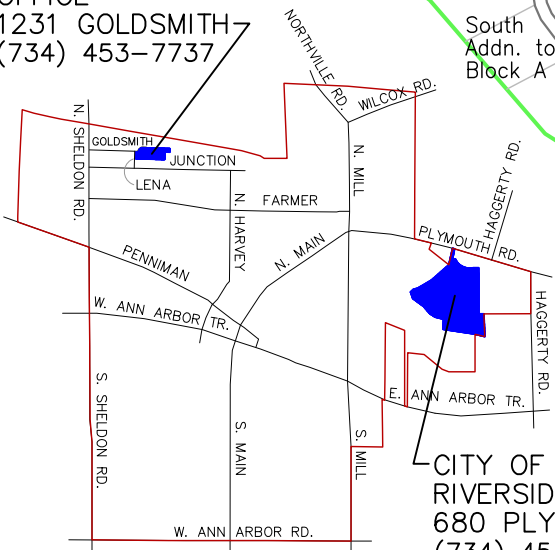

CITY OF PLYMOUTH RIVERSIDE CEMETERY

WAYNE COUNTY, MICHIGAN
680 PLYMOUTH RD.

RIVERSIDE CEMETERY IS
OWNED AND OPERATED BY
CITY OF PLYMOUTH
DEPT. OF MUNICIPAL SERVICES
OFFICES LOCATED AT
1231 GOLDSMITH

RIVERSIDE CEMETERY OFFICE
1231 GOLDSMITH
(734) 453-7737

CITY OF PLYMOUTH
RIVERSIDE CEMETERY
680 PLYMOUTH RD.
(734) 453-7737