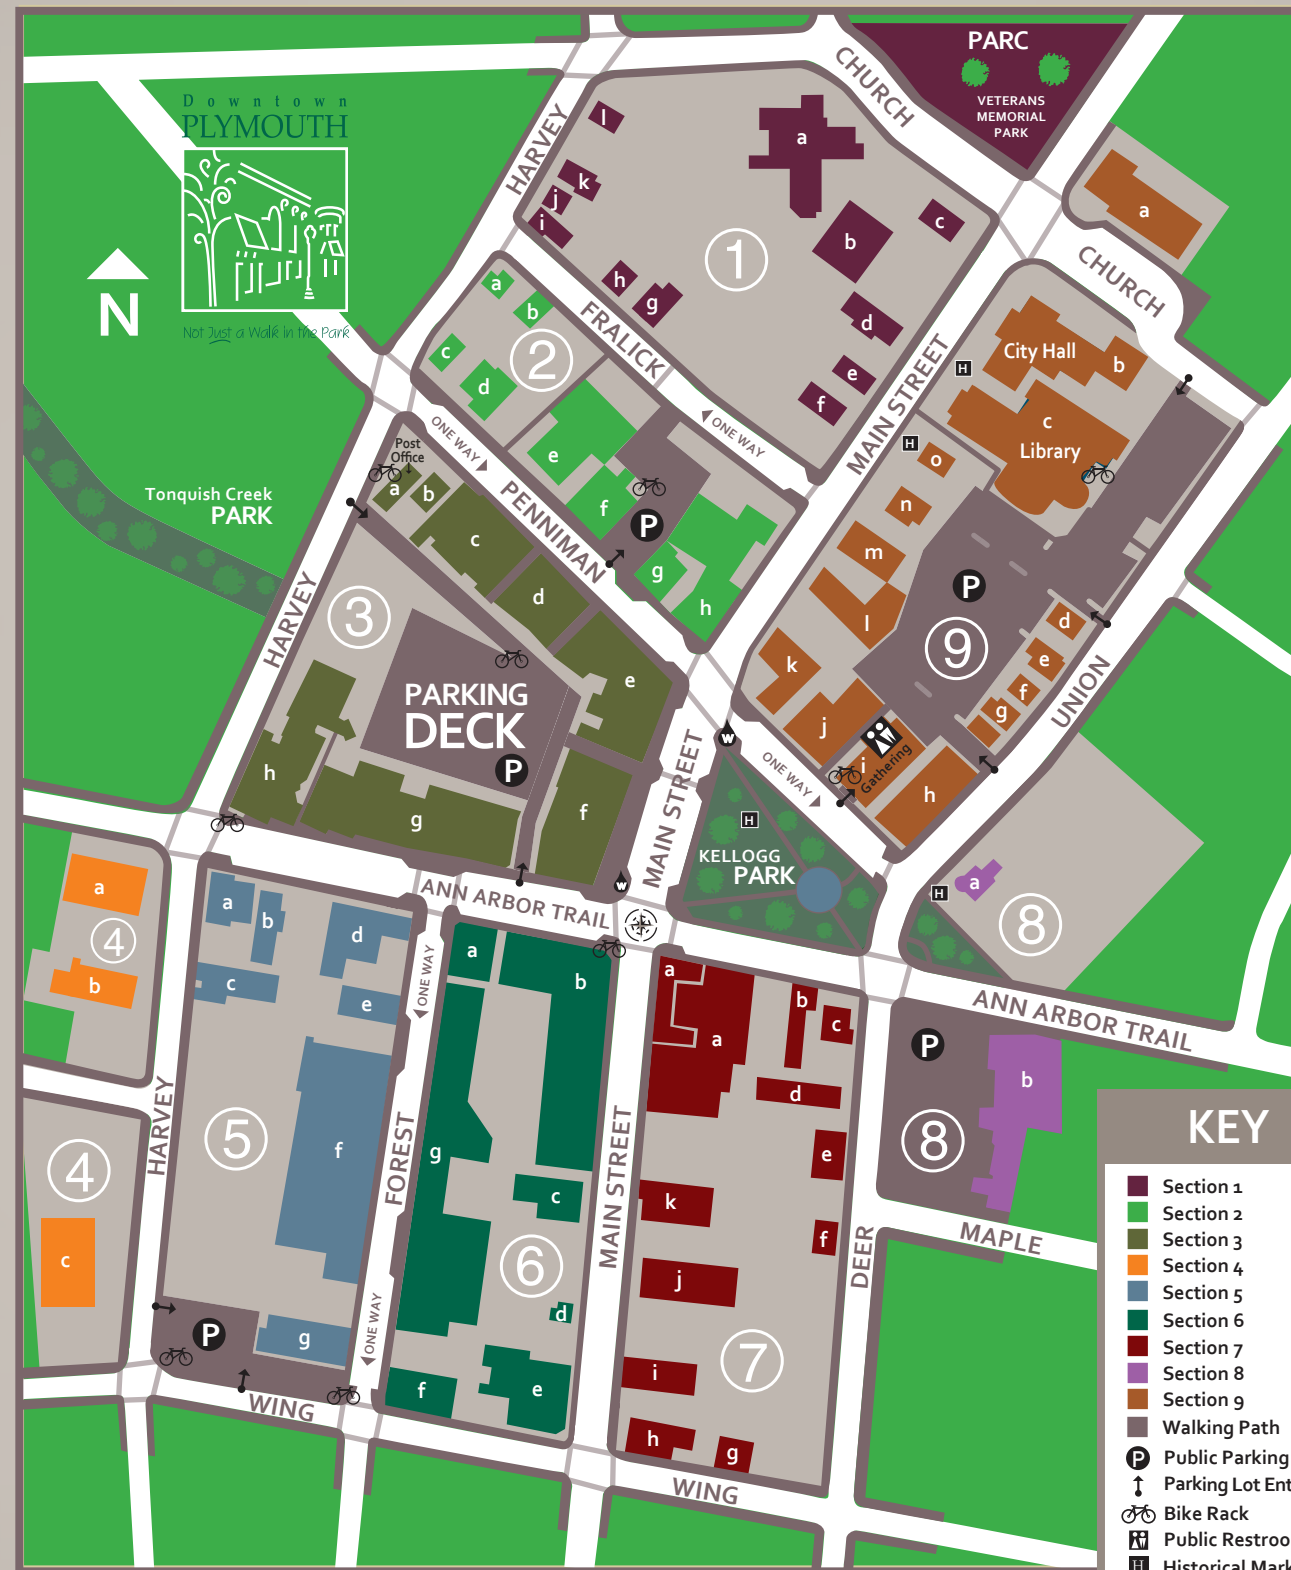

HOME IMPROVEMENT

Esquire Interiors	6a
Home Interior Warehouse	3g
Kathleen Design (Harvey St. side)	5f
Michigan Landscape Design Services	1f
Rima Designs	3e
Sharer Design Group	5a

OTHER SERVICES

A Moment Forever	6g
Amy Ross Studio Photography	2h
Britt's Bow Wow Boutique & Spa	5f
Creatopia Pottery	3g
Focal Point Studio of Photography	5a
Forest Computer Solutions (<i>Harvey St. side</i>)	5f
Forest Place Optical	5f
Forest Tailoring	5f
Gould's Cleaners	1b
Meeting House Grand Ballroom	7a
Nikki Closser Photography	2a
On Time Watch Experts	7a
Painting Escapes	3d
Pastel	6g
PARC	1m

FOOD/DRINK

Alpine Chocolat Haus	6b
Barrio Cocina y Tequileria	6g
Boule Artisan Bakery	3g
Burger Spot	5f
Compari's on the Park	3f
Cupcake Station	3e
Dairy King	1e
DROUGHT	5d
Edible Arrangements	6a
E.G. Nick's	5f
Extreme Pizza	6g
Fiamma Grille	3f
Greek Islands Eatery	3e
Ironwood Grill	3g
Jimmy John's	9j
Kemnitz Fine Candies	3g
Kilwins	2h
Little Bangkok Cuisine	6g
Maya's Deli (Harvey St. side)	5f
NICO & VALI Italian Eatery	7g
Omelette and Waffle Café	5g
Pakwaan Fine Indian Cuisine	6g
Panera Bread	6b
Park Place Gastro Pub	3e
Penn Grill and Bar	2g
Pizza e Vino/Cellar 849	3c
Plymouth Coffee Bean Co.	2d
Sean O'Callaghan's Public House	3e
Simply Fresh Mediterranean Grill	2f
Starbucks	6b
Stella's Black Dog Tavern	1g
Subway	3g
Sweet Afton Tea Room	5e
Thai Basil	5d
Thai Café	1b
The Post Local Bistro	2f
The Sardine Room	3f
U.P. Pasties & The Plymouth General Store	5f
Westborn Market	2e
Yogurt Palooza	6b

FREE - 2-Hour on-street parking
3-Hour & 8-Hour parking available in public parking lots

KEY

- Section 1
- Section 2
- Section 3
- Section 4
- Section 5
- Section 6
- Section 7
- Section 8
- Section 9
- Walking Path
- P Public Parking
- Parking Lot Entrance
- 🚲 Bike Rack
- 🚻 Public Restrooms
- 🏛️ Historical Marker
- 🚰 Drinking Fountain