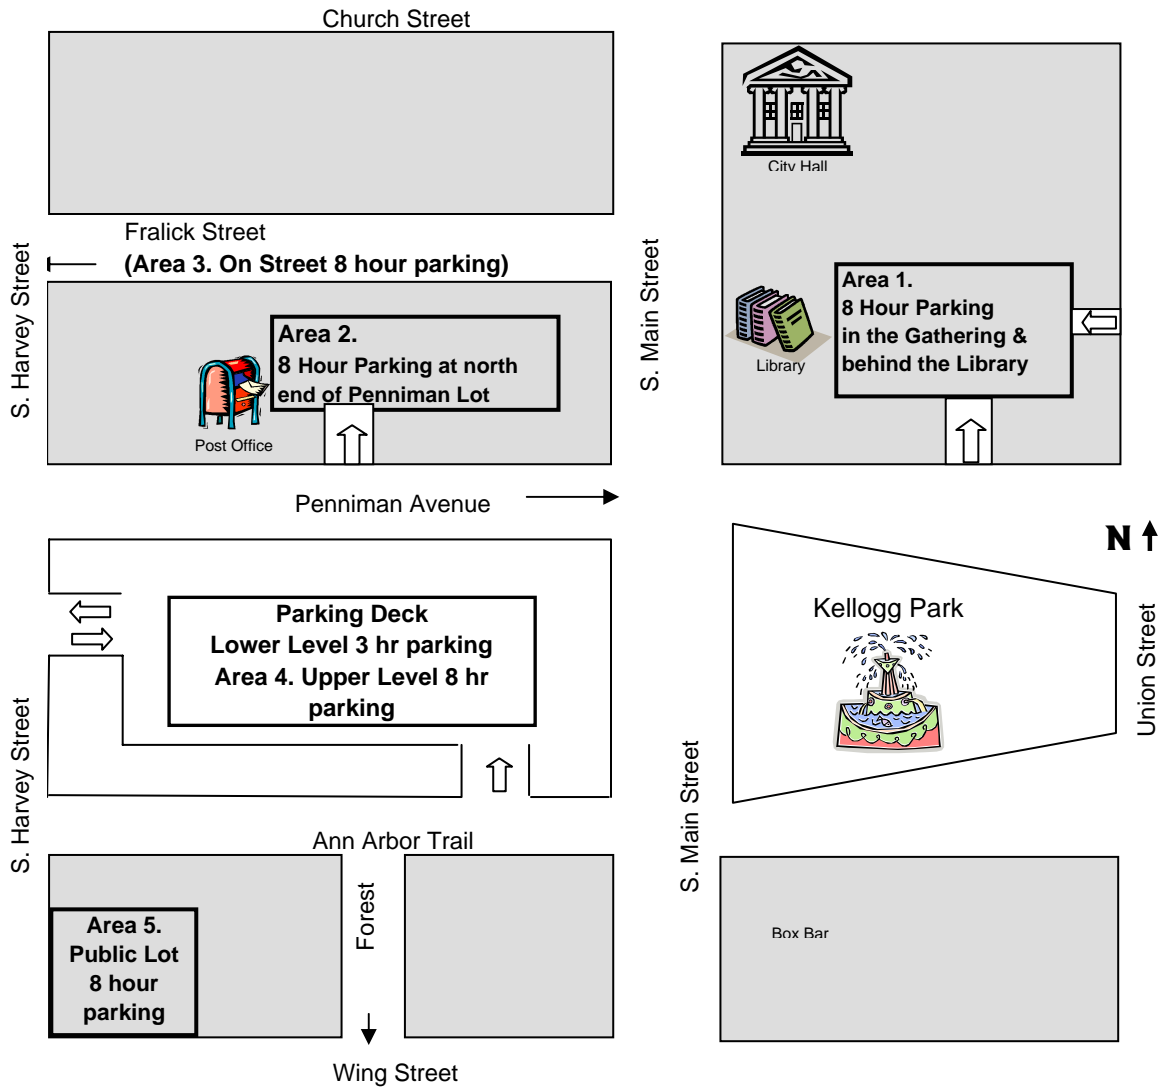

Parking in Downtown Plymouth

On street parking is limited to 2 hours in most areas.

Parking is time-imited and enforced in the following areas.

**On street Parking is limited to two hours in most areas.
The lower deck of the Parking Structure is limited to three hours.**

Parking without time limits is available at the following locations:

- Area 1. In the Gathering and behind the Library**
- Area 2. In portions of the Penniman Ave. public parking lot**
- Area 3. On street parking on Fralick street**
- Area 4. On the upper level of the Parking Deck**
- Area 5. In the public parking lot at the corner of Wing & Harvey streets**