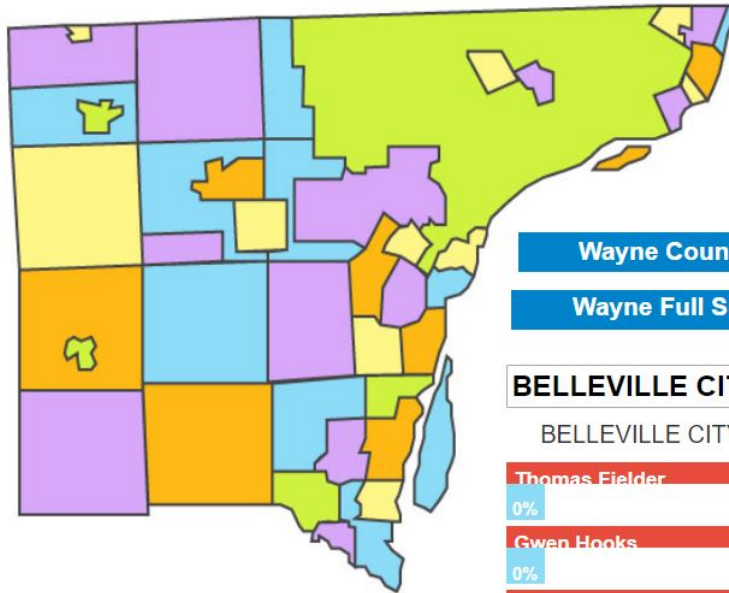

Wayne County Interactive Results Map

Cathy M. Garrett, County Clerk

Wayne County Totals

Wayne Full Summary

BELLEVILLE CITY COUNCIL

BELLEVILLE CITY COUNCIL