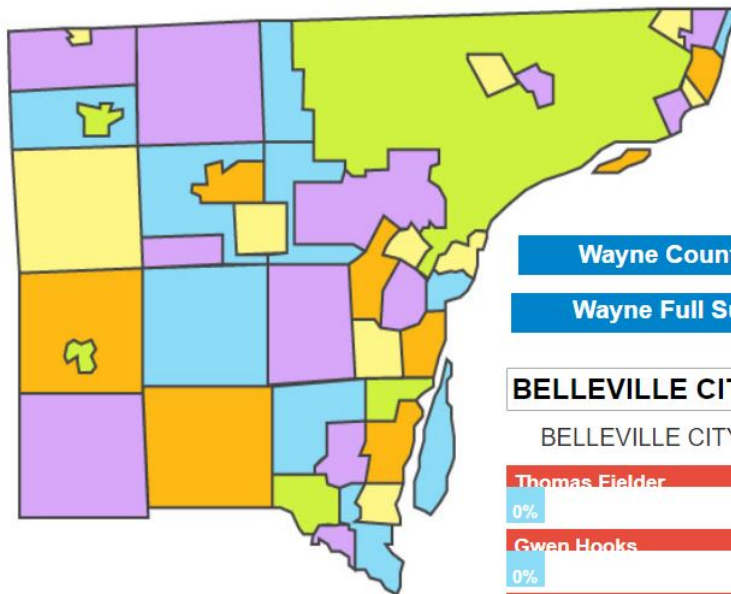

Wayne County Interactive Results Map

Cathy M. Garrett, County Clerk

- Wayne County Totals
- Wayne Full Summary

BELLEVILLE CITY COUNCIL

BELLEVILLE CITY COUNCIL

Thomas Fielder	0
0%	
Gwen Hooks	0
0%	
Kelly Bates	0
0%	
Jesse Marcotte	0
0%	

- County results can be viewed at ElectionReporting.com/map
- The overall county results are displayed on the Wayne main page